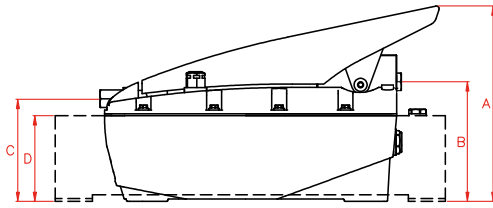

AIR HYDRAULIC PUMPS

- ✓ On Z models for Single Acting cylinders, the pedal acts as the control valve, by controlling advance, hold and retract functions. In 'hold' mode, the pump maintains the output pressure.
- ✓ On ZR models, operation is controlled by a 3 metre remote pendant.
- ✓ Double Acting models are fitted with a manual 4-way 3 position control valve.
- ✓ The hydraulic port on all models is 3/8"-NPT female.
- ✓ Working pressure 700 bar.
- ✓ 4, 7, 10 and 20 litre pumps are fitted with steel tanks.
- ✓ Optional steel base plate available for Z12107 part number.
- ✓ Air Inlet Port: 1/4" BSP female.
- ✓ Air Pressure: 2,8 - 10 bar.
- ✓ Air Consumption: 400 N l/min.
- ✓ 700 bar Flow Rate: 0,14 l/min.
- ✓ Sound level: 75 dBA

Models:

- Z12107
- Z14007
- Z17007
- Z19107
- Z19207

Type

Z - ZR

Capacity

2,1 - 20 litres

Max. pressure

700 bar