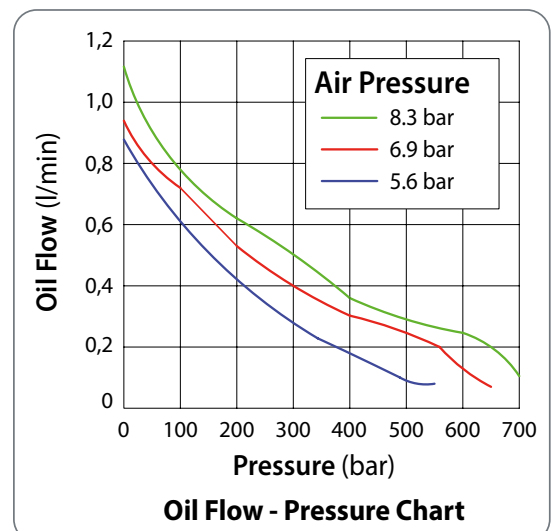

AIR HYDRAULIC PUMPS

- ✓ On Z models for Single Acting cylinders, the pedal acts as the control valve, by controlling advance, hold and retract functions. In 'hold' mode, the pump maintains the output pressure.
- ✓ On ZR models, operation is controlled by a 3 metre remote pendant.
- ✓ Double Acting models are fitted with a manual 4-way 3 position control valve.
- ✓ The hydraulic port on all models is 3/8"-NPT female.
- ✓ Working pressure 700 bar.
- ✓ 4, 7, 10 and 20 litre pumps are fitted with steel tanks.
- ✓ Optional steel base plate available for Z12107 part number.
- ✓ Air Inlet Port: 1/4" BSP female.
- ✓ Air Pressure: 2,8 - 10 bar.
- ✓ Air Consumption: 400 N l/min.
- ✓ 700 bar Flow Rate: 0,14 l/min.
- ✓ Sound level: 75 dBA