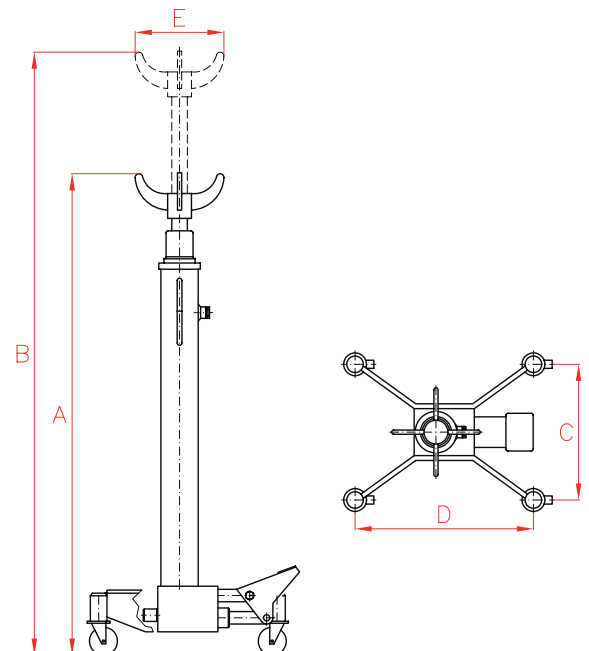

**HIGH LIFT TRANSMISSION JACKS**

Type

**AF**

Capacity

**300 - 1.500 kg**

Max. pressure

**700 bar**

**HIGH LIFT TRANSMISSION JACKS**

- ✓ From 300 to 1.500 kg lifting capacity.
- ✓ Hand operated release valve. Dead Man system.
- ✓ 4 swivel castor wheels for easy manoeuvrability.
- ✓ Foot operated pump keeps hands free.
- ✓ Packed in strong cardboard box.
- ✓ An adaptable head allows a variety of jobs to be undertaken safely.

AF - B AUTOMOTIVE

Capacity	Model	A	B	C	D	E	Weight
kg	LARZEP	mm	mm	mm	mm	mm	kg
300	<b>AF30085</b>	1.200	1.990	610	610	320	22
750	<b>AF75082</b>	1.170	1.930	720	720	320	30
1.200	<b>AF120082</b>	1.170	1.925	720	720	320	32
1.500	<b>AF150080</b>	1.150	1.930	550	610	380	60